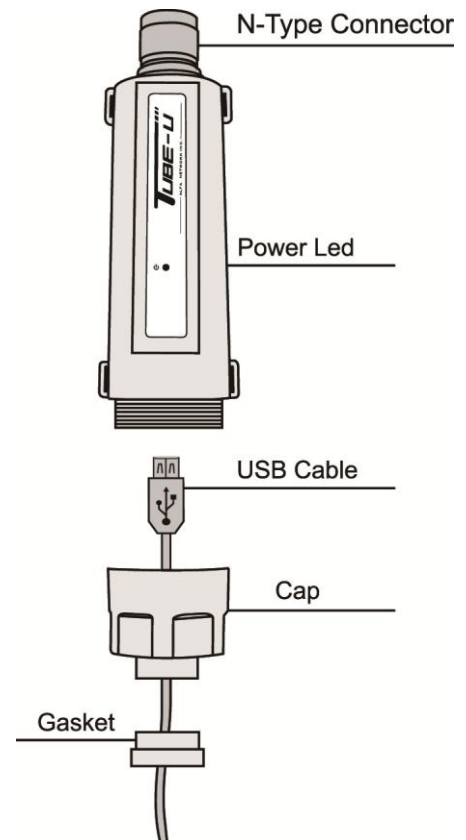

Tube-U

802.11 b/g Long Rang Outdoor USB AP/CPE with N-Type Connector

Specification:

Standards	IEEE 802.11b/g/n USB v1.0/1.1/2.0
USB Cable Length	5M
Data Rate	IEEE 802.11g 54Mbps IEEE 802.11b 11Mbps IEEE 802.11n 150Mbps
Output Power	30dBm
Receiver Sensitivity	IEEE 802.11n: -90dBm @ HT20 IEEE 802.11g: -92dBm @ 54Mbps IEEE 802.11b: -95dBm @ 11Mbps
Antenna	External N type Female Antenna Port
Frequency	US, Canada 2.412GHz~2.462 GHz (CH1~CH11) EU 2.412GHz~2.472GHz (CH1~CH13) Japan 2.412GHz~2.484GHz (CH1~CH14)
Security	64/128-bit WEP Encryption, WPA, WPA2, TKIP, AES, Cisco CCX, WAPI-PSK, and WAPI-CERT
Support OS	Windows XP/2000/Vista, Windows 7, Linux, Mac X
Operating Voltage	DC 5V ± 5%
Temperature	Operating: 0°C ~ +50°C Storage : -10°C ~ +65°C