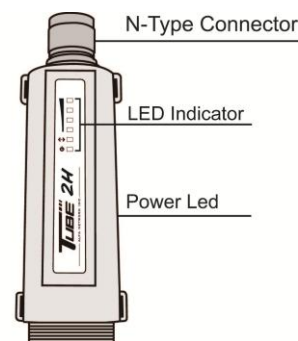

### Specification:

Standard	IEEE 802.11n, IEEE 802.11bg(mixed mode)
Chipset	Atheros AR9331
Frequency Band	2.4GHz ISM Band
Data Rate	802.11bg: Up to 54Mbps 802.11n: Up to 150Mbps
LED indicators	Power /Link/Ethernet/Signal
Ethernet interface	One 10/100 BASE-T RJ-45 Ethernet connector
Transmitter Power	Up to 500mW
Receive Sensitivity	-91dBm@802.11n -95dBm@802.11bg
Antenna	N-male external antenna connector
Security	Wired Equivalent Privacy (WEP) data encryption Dynamic WEP key exchange WEP64/128, WPA, WPA2 802.1x
Power	PoE 12V / 1A ( Support up to 18V )
Operating Temperature	-20°C ~ 65 °C
Storage Temperature	-10°C ~ 70 °C
Humidity	5~90% (non-condensing)

### Support Various Outdoor Antenna

Grid Antenna

Panel Antenna

Omni Antenna

Accessory included : PoE 12VDC & Plastic Straps