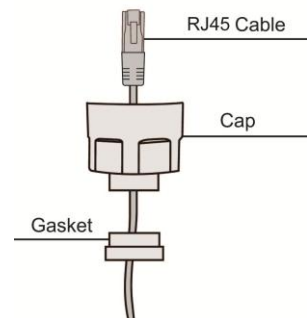

### Specification:

Standard	IEEE 802.11n, IEEE 802.11bg(mixed mode)
Chipset	Atheros AR9331
Frequency Band	2.4GHz ISM Band
Data Rate	802.11bg: Up to 54Mbps 802.11n: Up to 150Mbps
LED indicators	Power /Link/Ethernet/Signal
Ethernet interface	One 10/100 BASE-T RJ-45 Ethernet connector
Transmitter Power	Up to 500mW
Receive Sensitivity	-91dBm@802.11n -95dBm@802.11bg
Antenna	N-male external antenna connector
Security	Wired Equivalent Privacy (WEP) data encryption Dynamic WEP key exchange WEP64/128, WPA, WPA2 802.1x
Power	PoE 12V / 1A ( Support up to 18V )
Operating Temperature	-20°C ~ 65 °C
Storage Temperature	-10°C ~ 70 °C
Humidity	5~90% (non-condensing)

### Support Various Outdoor Antenna

Grid Antenna

Panel Antenna

Omni Antenna

Accessory included : PoE 12VDC & Plastic Straps