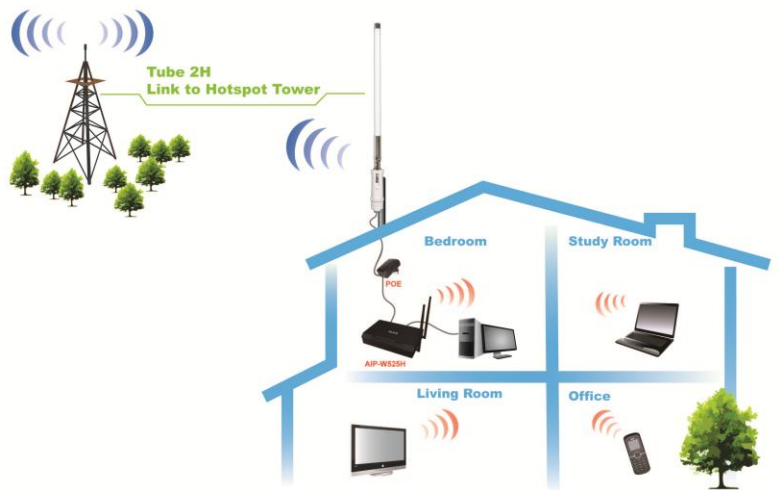

Tube 2H Extender Diagram